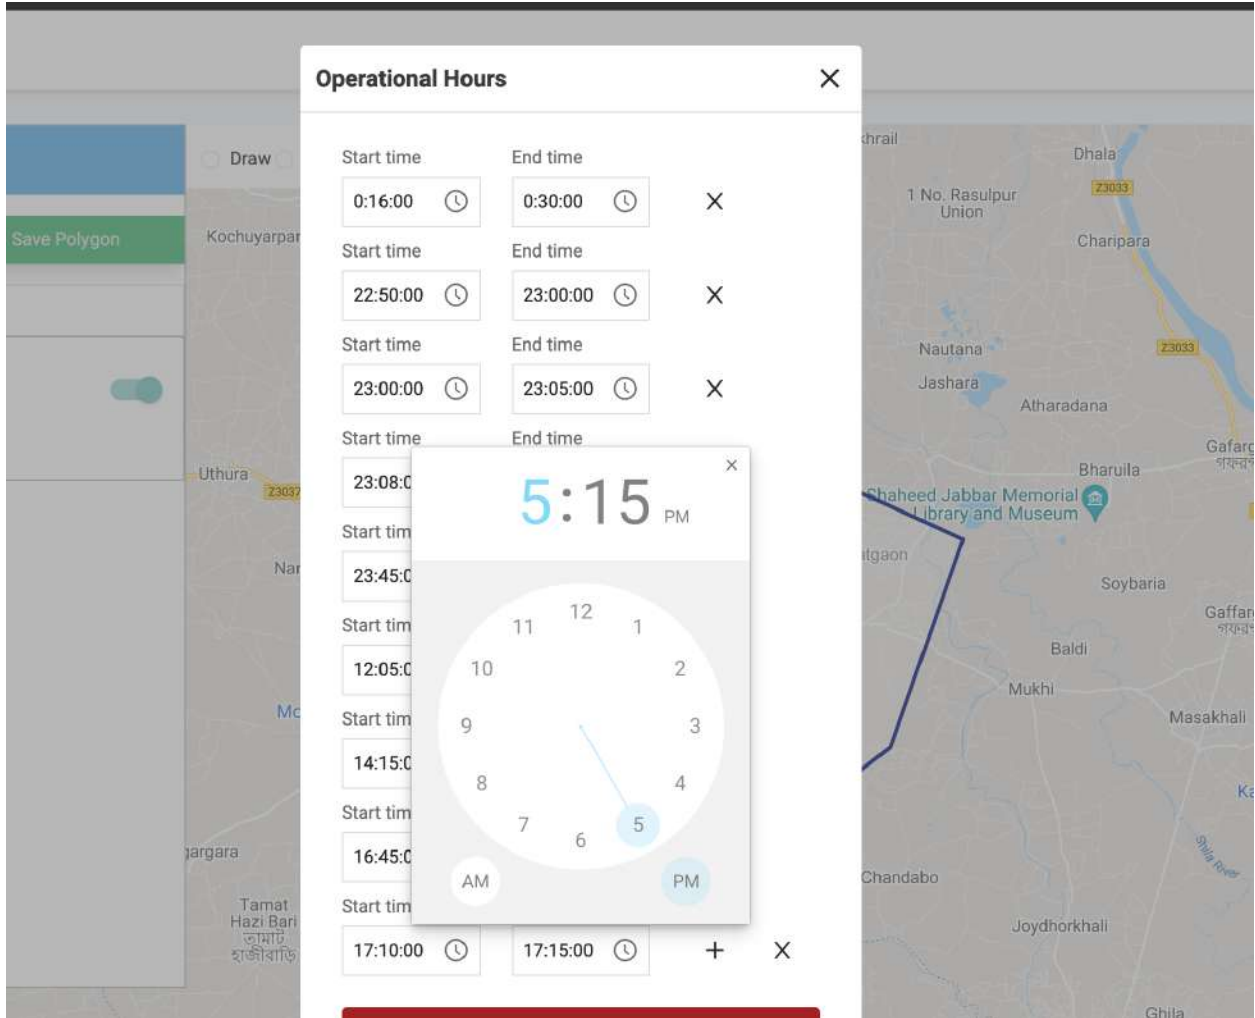

**CHECK OUT ▶**

Order Cart (Mobile)

**Create Polygon for specific cities**

**Create multiple zone inside one specific city**

**Set operational hour for polygon**