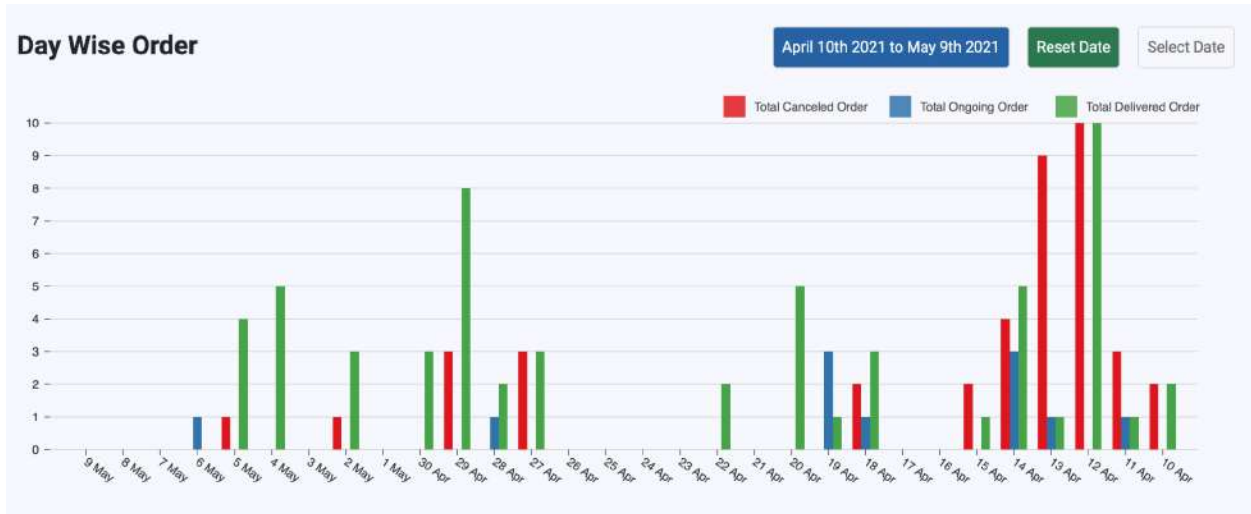

Dashboard for 3 different Order services

eLogistics Sign out

- Dashboard
- **Heroes**
- Hero Payment
- Hero Performance
- Untracked Heroes
- Hero Query
- Express Orders
- Efood Orders
- Ehealth Ordera
- Deliveries
- Delivery Zone
- Notifications
- Settings

Hero Profile

[Back to Hero List](#)

musa tazim

Evaily Efood Ehealth

5 Ratings

Confirmed Online

Ongoing Sync

- Basic Information
- Statistics
- Payments
- Billing
- Assigned Zones
- History

RATING

MS MD SAZIBUR RAHMAN () ★★★★★

Jul 13, 2021, 3:58:14 AM

Voluptatem aspernatur accusamus adipisci. Qui quis ut neque aut. Dolorem in ut qui commodi quisquam consequatur accusamus tempore quam. Ut est rerum in nihil dolorem voluptate.

Delivery: Average
Packaging: Bad
Overall: Average

MS MD SAZIBUR RAHMAN () ★★★★★

Jul 13, 2021, 1:07:34 PM

example text

Professionalism: Average
Behaviour: Bad
Overall: Average

MS MD SAZIBUR RAHMAN () ★★★★★

Jul 13, 2021, 1:08:33 PM

example text