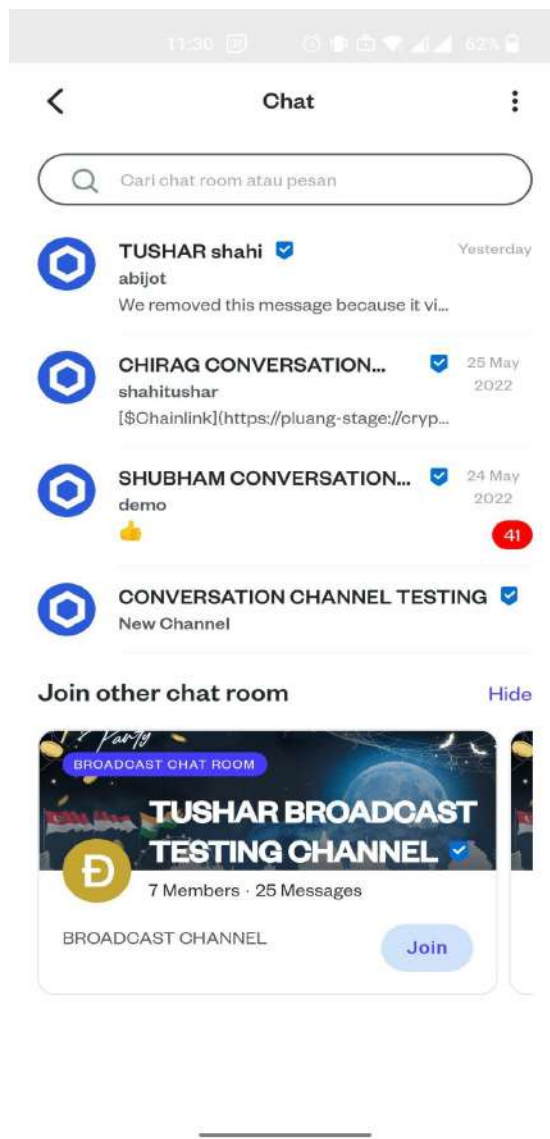

Pluang

Pluang is a financial app managed and developed by PT Bumi Santosa Cemerlang, with the mission to give more access to various asset classes through micro investment products, easily and safely with affordable cost for the Indonesian society.

Features:

Messneger

CMS Admin Panel - (No Image available as it's an internal proje)

Technologies used: React, Typescript, Tailwind CSS, Material UI, GetStream, Lodash, NextJs, Redux etc.

Chat List