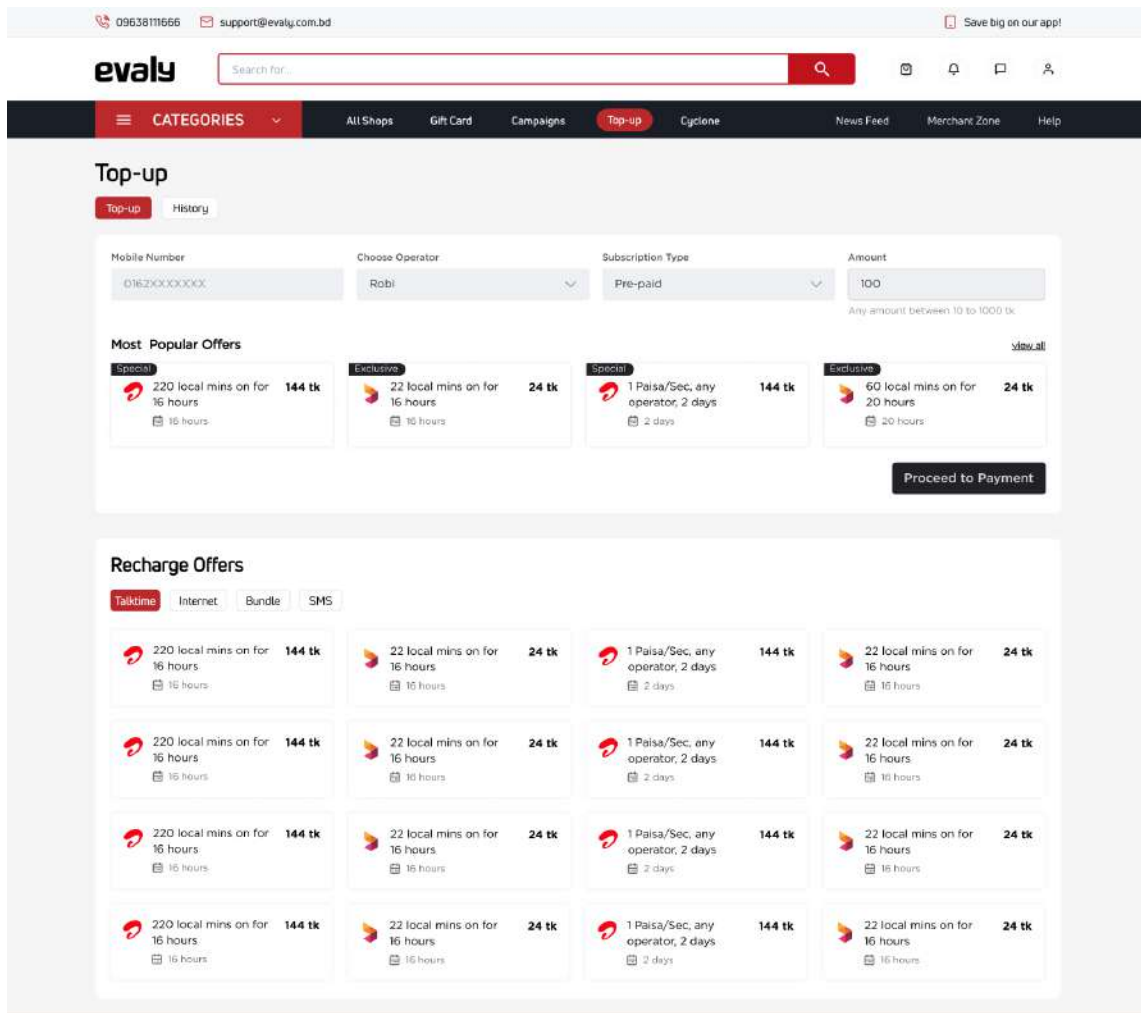

Evaly

Evaly is a multi-vendor online marketplace that is capable of providing every kind of goods and product from every sector to every consumer located in Bangladesh. Evaly has over 7M registered customers and 600k active customers every week.

Features:

- Top-up - Cashless service of airtime recharge
- Show history of top-up

Technologies used: React, Typescript, Tailwind CSS, React-query, styled-component, ramdajs, Lodash, NextJs, Redux etc.

Top Up Page