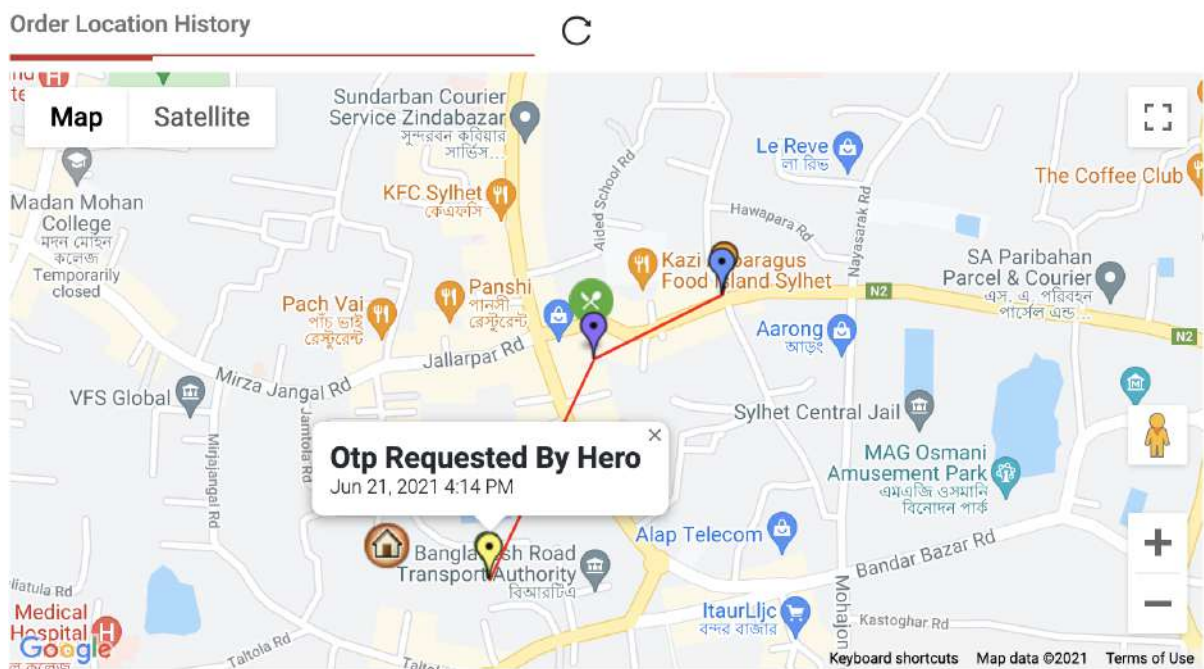

Jul 13, 2021, 1:08:33 PM

example text

Riders review and rating

Assign rider from admin panel

Riders location timeline