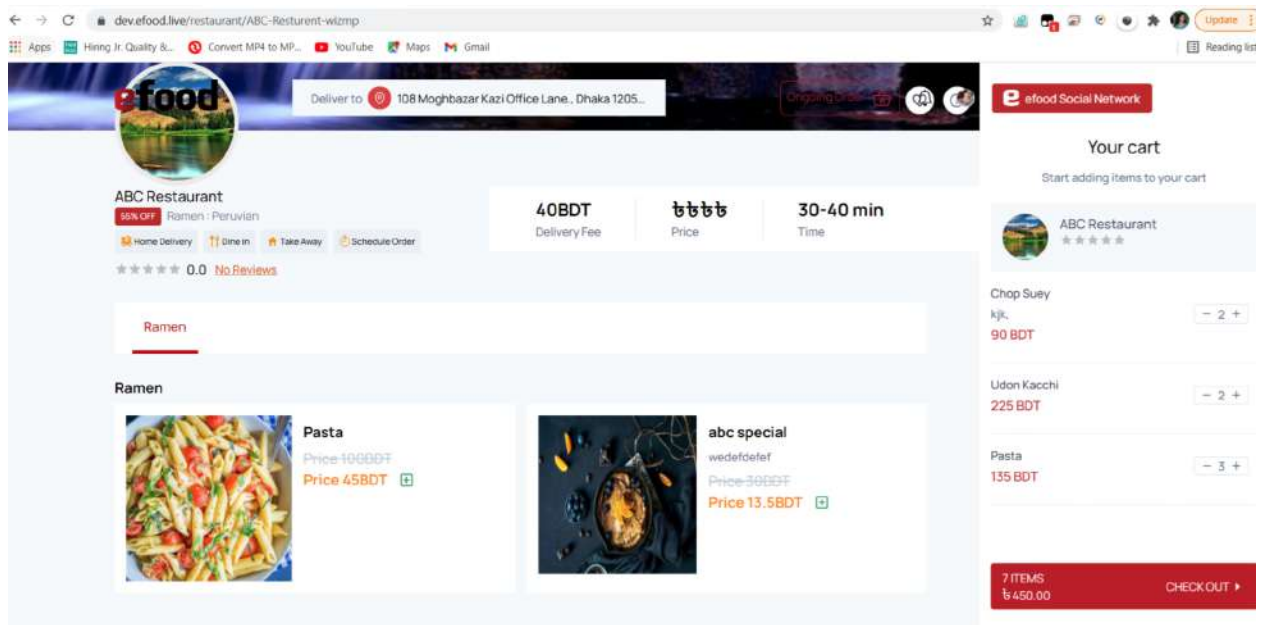

Efood

Efood is the express food delivery service platform of Evaly. It includes restaurant search, add to cart, checkout and place order, order tracking and review, and rating to the restaurant and every hero. It also has story upload and view, explores the user posts, finds top foodies and best restaurants

Features:

- Synchronise Order Cart system
- Polygon system to split cities into multiple small zones for restaurants
- Polygons are customizable and can not overlap each other
- Operational hour can be set for restaurants inside polygon

Technologies used: React, Typescript, Tailwind CSS, React-query, styled-component, ramdajs, Lodash, NextJs, Redux etc.

Order Cart (Web)