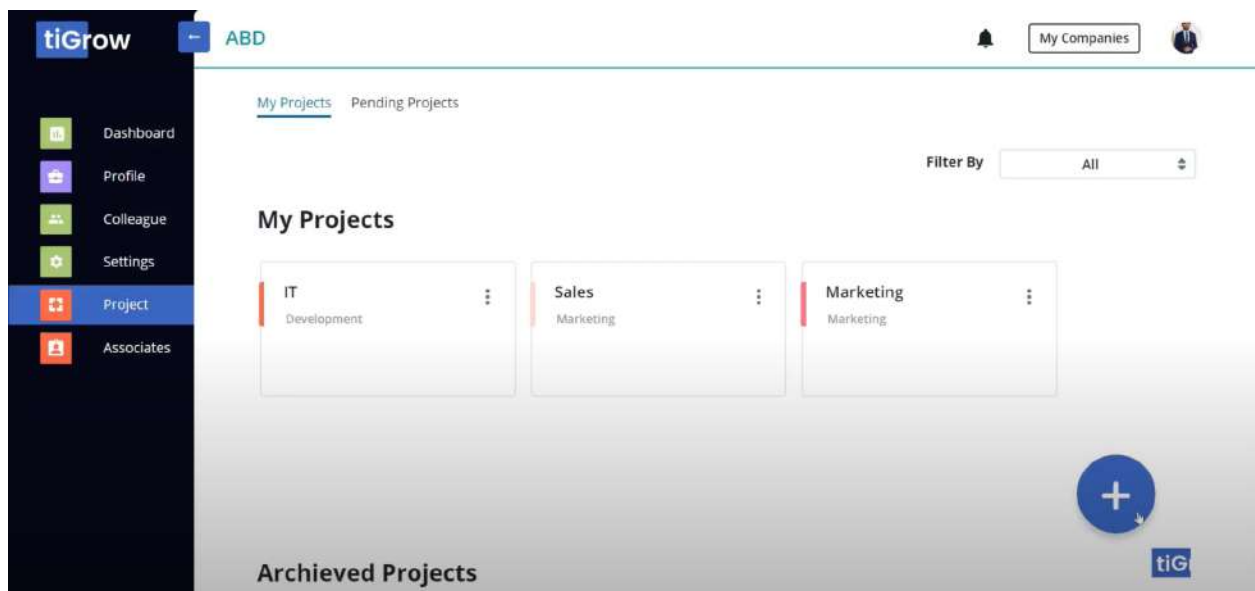

TiGrow

Project management tool for business Enterprise.

Features:

- Create Project
- Drag and Drop based task board for each project
- Task details page for details and issues

Technologies used: React, Typescript, Tachyons CSS, React Blueprint, styled-component, Lodash, Redux etc.

Project List