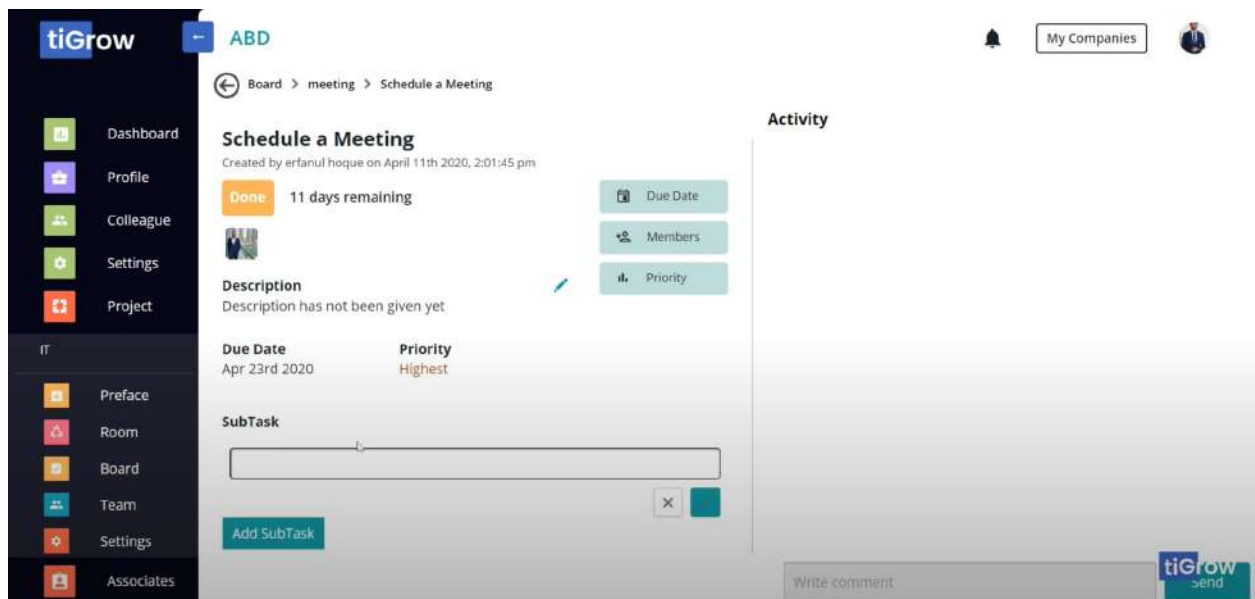

Project List

Create Project

Board list of Project

Drag and Drop based task board

Task Details Page