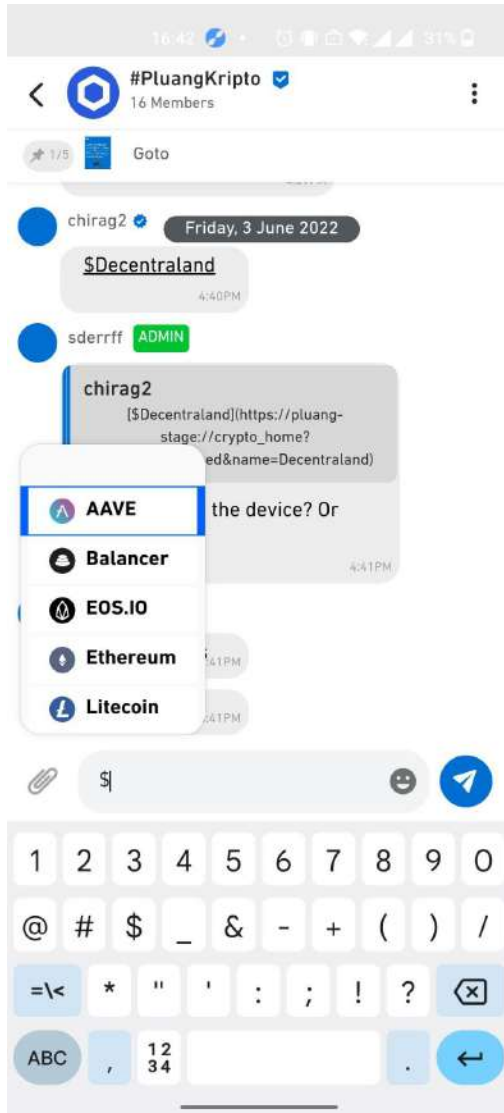

## Features:

Messneger

CMS Admin Panel - (No Image available as it's an internal proje)

**Technologies used:** React, Typescript, Tailwind CSS, Material UI, GetStream, Lodash, NextJs, Redux etc.

Chat List

Customized Input Field to show Ticker

**Customized Chat Menu**