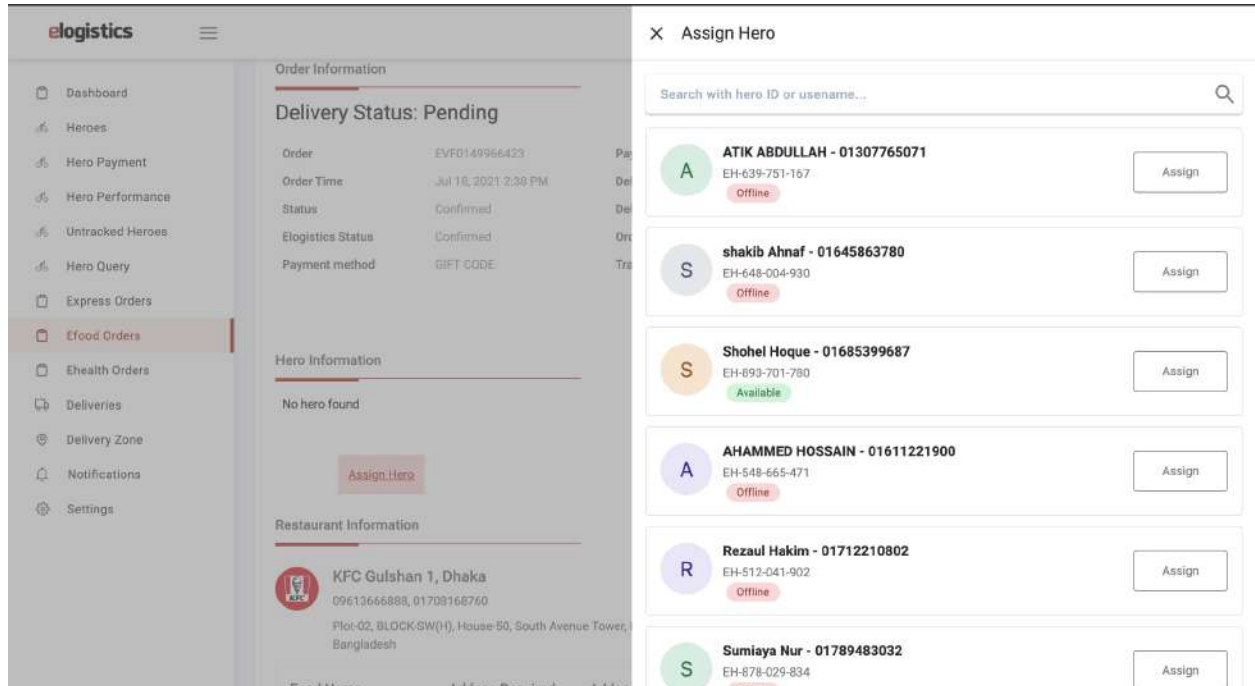

Delivery: Average  
Packaging: Bad  
Overall: Average

**MS MD SAZIBUR RAHMAN ()** ★★★★★

Jul 13, 2021, 1:07:34 PM

example text

Professionalism: Average  
Behaviour: Bad  
Overall: Average

**MS MD SAZIBUR RAHMAN ()** ★★★★★

Jul 13, 2021, 1:08:33 PM

example text

Riders review and rating

Assign rider from admin panel

Riders location timeline