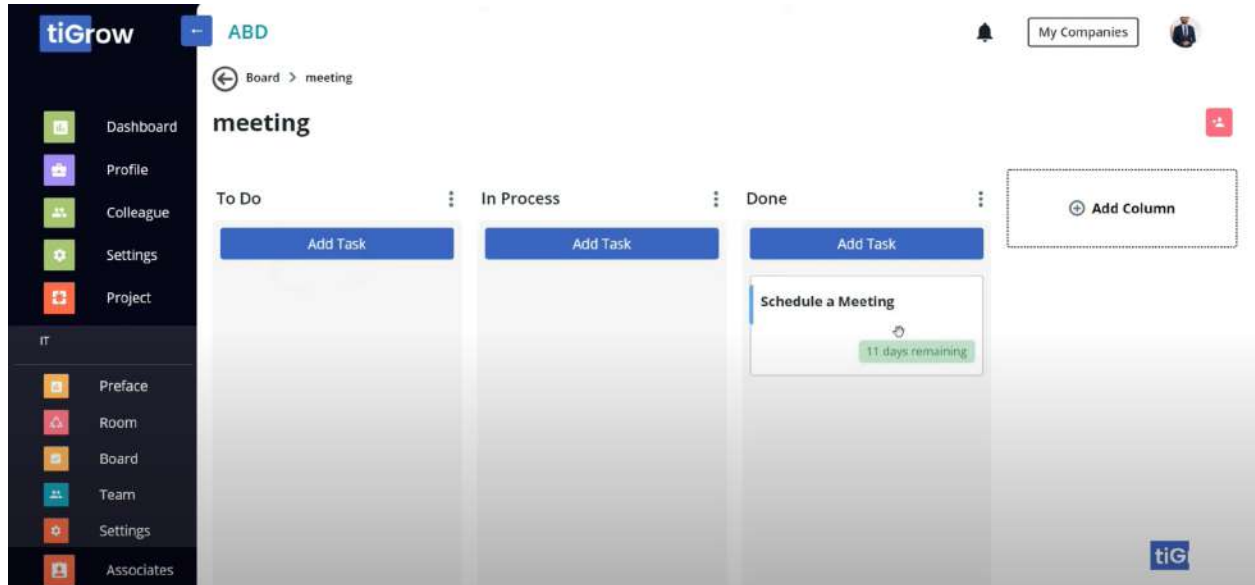

Project List

Create Project

Board list of Project

Drag and Drop based task board

Task Details Page